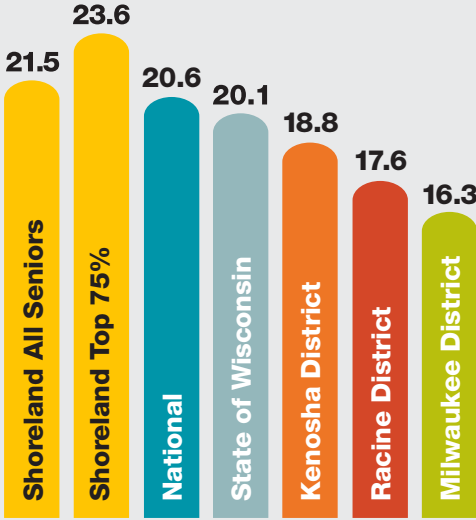

97% agree A Christ-centered teaching and learning environment is evident.

99% agree Shoreland provides high-quality academic programs.

Wisconsin State Report Card

Shoreland students **outperformed** their peers on the state report card. Shoreland earned a rating of four stars: **“Exceeds Expectations.”**

ACT (Graduating Class of 2020)

The top 75% of Shoreland seniors averaged 23.6 on the ACT. Achieving a 23.6 means a student scored in the **top third** of all students nationwide.

Enrollment	Student/Teacher Ratio	Student/Technology Ratio	Student Return Rate	Teacher Return Rate	Non-Lutheran Students	Virtual Attendance	In-School Attendance
350	12:1	1:1	96%	92%	38%	99%	96%