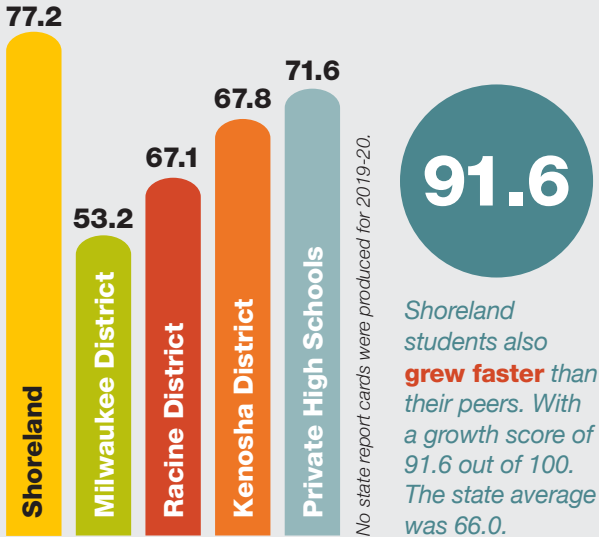

Angela Lefebber
Parent

” I am so thankful for the choice we made in Shoreland Lutheran High School. May God bless you all with safety and health through this pandemic.

97% agree Shoreland is focused on teaching the truths of God’s Word.

97% agree A Christ-centered teaching and learning environment is evident.

99% agree Shoreland provides high-quality academic programs.

Wisconsin State Report Card

Shoreland students **outperformed** their peers on the state report card. Shoreland earned a rating of four stars: **“Exceeds Expectations.”**

Only three schools in Racine and Kenosha Counties earned this prestigious recognition.