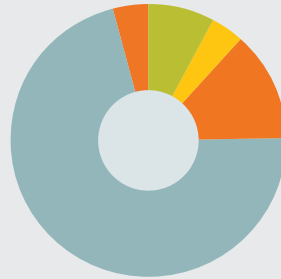

ACT (Graduating Class of 2020)

The top 75% of Shoreland seniors averaged 23.6 on the ACT. Achieving a 23.6 means a student scored in the **top third** of all students nationwide.

Enrollment	Student/Teacher Ratio	Student/Technology Ratio	Student Return Rate	Teacher Return Rate	Non-Lutheran Students	Virtual Attendance	In-School Attendance
350	12:1	1:1	96%	92%	38%	99%	96%

Student Engagement

More than **99%** of students participate in one or more activities.

Race/Ethnicity

Asian: **6.6%**
 Black/African American: **3.7%**
 Hispanic/Latino: **15.4%**
 White: **70.1%**
 Two or More Races: **3.4%**