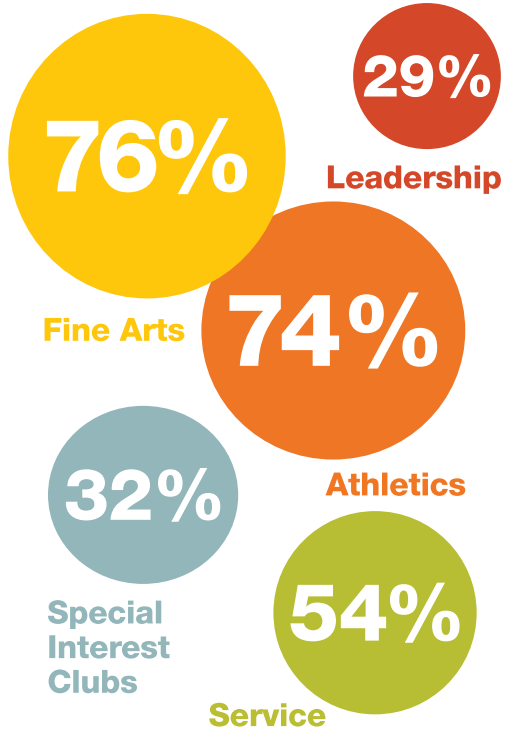

97% agree A Christ-centered teaching and learning environment is evident.

99% agree Shoreland provides high-quality academic programs.

Wisconsin State Report Card

Shoreland students **outperformed** their peers on the state report card. Shoreland earned a rating of four stars: **“Exceeds Expectations.”**

ACT (Graduating Class of 2020)

The top 75% of Shoreland seniors averaged 23.6 on the ACT. Achieving a 23.6 means a student scored in the **top third** of all students nationwide.

Enrollment	Student/Teacher Ratio	Student/Technology Ratio	Student Return Rate	Teacher Return Rate	Non-Lutheran Students	Virtual Attendance	In-School Attendance
350	12:1	1:1	96%	92%	38%	99%	96%

Student Engagement

More than **99%** of students participate in one or more activities.

Race/Ethnicity

Asian: **6.6%**
 Black/African American: **3.7%**
 Hispanic/Latino: **15.4%**
 White: **70.1%**
 Two or More Races: **3.4%**