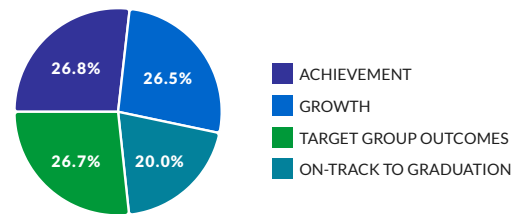

OVERVIEW

School Details

Grades : 9-12
Enrollment : 423
Percent Choice : 63%

Shoreland Lutheran High School is ranked among the best high schools in Wisconsin. In an annual parent survey, over 95% of parents agree that Shoreland has caring teachers in the classroom, provides a high quality education in a safe and caring environment, and that Shoreland is focused on teaching the truths of God's Word.

The statement above is provided by the school. It is not an evaluation by the Wisconsin DPI.

Student Groups

Score Summary

! Please use caution when interpreting scores and ratings. Multiple years of data are used throughout the report card, including updated 2023-24 assessments. For more information, see <https://dpi.wi.gov/accountability/resources>.

Significantly Exceeds Expectations

PRIORITY AREA WEIGHTS

Priority Area Scores

ACHIEVEMENT

GROWTH

TARGET GROUP OUTCOMES

ON-TRACK TO GRADUATION