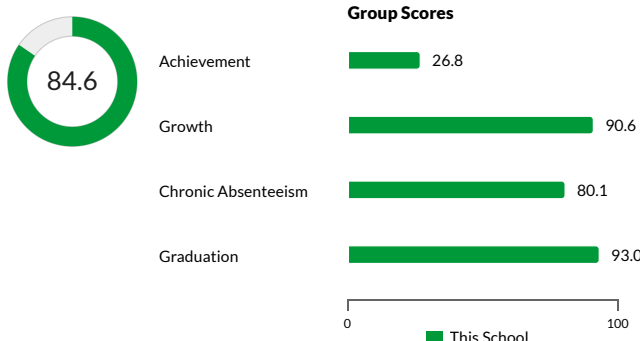

OVERVIEW

School Details

Grades : 9-12
Enrollment : 423
Percent Choice : 63%

Shoreland Lutheran High School is ranked among the best high schools in Wisconsin. In an annual parent survey, over 95% of parents agree that Shoreland has caring teachers in the classroom, provides a high quality education in a safe and caring environment, and that Shoreland is focused on teaching the truths of God's Word.

The statement above is provided by the school. It is not an evaluation by the Wisconsin DPI.

Student Groups

Score Summary

! Please use caution when interpreting scores and ratings. Multiple years of data are used throughout the report card, including updated 2023-24 assessments. For more information, see <https://dpi.wi.gov/accountability/resources>.

Significantly Exceeds Expectations

PRIORITY AREA WEIGHTS

Priority Area Scores

ACHIEVEMENT

GROWTH

TARGET GROUP OUTCOMES

ON-TRACK TO GRADUATION