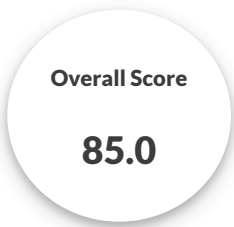

OVERVIEW

School Details

Grades : 9-12
Enrollment : 423
Percent Choice : 63%

Shoreland Lutheran High School is ranked among the best high schools in Wisconsin. In an annual parent survey, over 95% of parents agree that Shoreland has caring teachers in the classroom, provides a high quality education in a safe and caring environment, and that Shoreland is focused on teaching the truths of God's Word.

The statement above is provided by the school. It is not an evaluation by the Wisconsin DPI.

Student Groups

Score Summary

! Please use caution when interpreting scores and ratings. Multiple years of data are used throughout the report card, including updated 2023-24 assessments. For more information, see <https://dpi.wi.gov/accountability/resources>.

Significantly Exceeds Expectations

PRIORITY AREA WEIGHTS

Priority Area Scores

ACHIEVEMENT

GROWTH

TARGET GROUP OUTCOMES

ON-TRACK TO GRADUATION