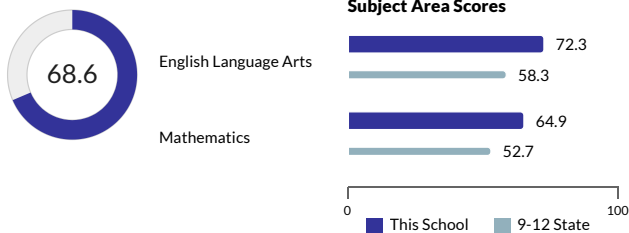

OVERVIEW

School Details

Grades : 9-12
Enrollment : 423
Percent Choice : 63%

Shoreland Lutheran High School is ranked among the best high schools in Wisconsin. In an annual parent survey, over 95% of parents agree that Shoreland has caring teachers in the classroom, provides a high quality education in a safe and caring environment, and that Shoreland is focused on teaching the truths of God's Word.

The statement above is provided by the school. It is not an evaluation by the Wisconsin DPI.

Student Groups

Score Summary

! Please use caution when interpreting scores and ratings. Multiple years of data are used throughout the report card, including updated 2023-24 assessments. For more information, see <https://dpi.wi.gov/accountability/resources>.

Significantly Exceeds Expectations

PRIORITY AREA WEIGHTS

Priority Area Scores

ACHIEVEMENT

GROWTH

TARGET GROUP OUTCOMES

ON-TRACK TO GRADUATION