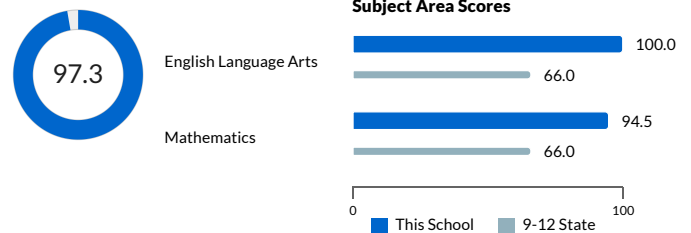

OVERVIEW

School Details

Grades : 9-12
Enrollment : 423
Percent Choice : 63%

Shoreland Lutheran High School is ranked among the best high schools in Wisconsin. In an annual parent survey, over 95% of parents agree that Shoreland has caring teachers in the classroom, provides a high quality education in a safe and caring environment, and that Shoreland is focused on teaching the truths of God's Word.

The statement above is provided by the school. It is not an evaluation by the Wisconsin DPI.

Student Groups

Score Summary

! Please use caution when interpreting scores and ratings. Multiple years of data are used throughout the report card, including updated 2023-24 assessments. For more information, see <https://dpi.wi.gov/accountability/resources>.

Significantly Exceeds Expectations

PRIORITY AREA WEIGHTS

Priority Area Scores

ACHIEVEMENT

GROWTH

TARGET GROUP OUTCOMES

ON-TRACK TO GRADUATION