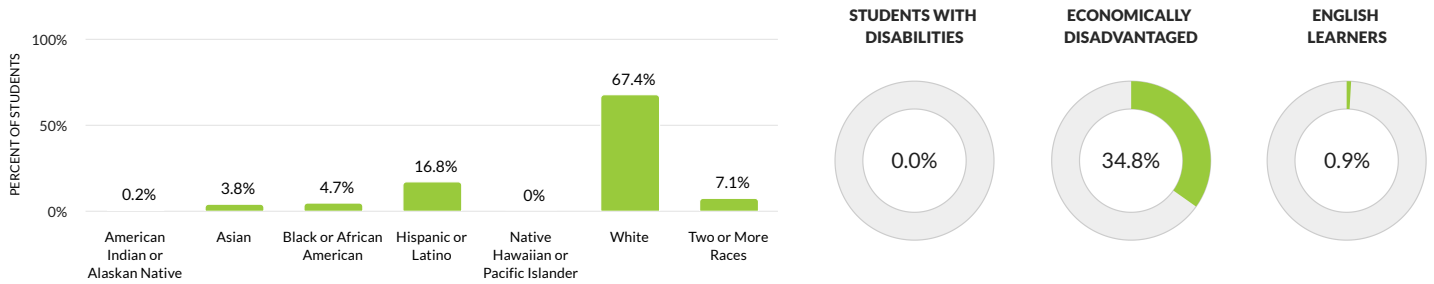

OVERVIEW

School Details

Grades : 9-12
Enrollment : 423
Percent Choice : 63%

Shoreland Lutheran High School is ranked among the best high schools in Wisconsin. In an annual parent survey, over 95% of parents agree that Shoreland has caring teachers in the classroom, provides a high quality education in a safe and caring environment, and that Shoreland is focused on teaching the truths of God's Word.

The statement above is provided by the school. It is not an evaluation by the Wisconsin DPI.

Student Groups

Score Summary

! Please use caution when interpreting scores and ratings. Multiple years of data are used throughout the report card, including updated 2023-24 assessments. For more information, see <https://dpi.wi.gov/accountability/resources>.